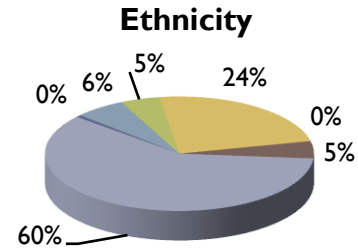

Post-Baccalaureate Program Enrollment

Fall 2008

Official Census Data

	Total Enrollment: 1096	
Amer. Indian/Alaskan Native	7	0.6%
Asian/Pacific Islander	67	6.1%
Black	52	4.7%
Hispanic	261	23.8%
Non-Resident Alien	2	0.2%
Unknown/Other	52	4.7%
White	655	59.8%
Women	785	71.6%
Men	311	28.4%
Full-time	514	46.9%
Part-time	582	53.1%
San Diego	416	38.0%
Arcadia	295	26.9%
Bakersfield	298	27.2%
Inland Empire	87	7.9%
First-time Credential	293	26.7%
Continuing Credential	49	4.5%
Special Credential	1	0.1%
First-time Graduate	171	15.6%
Continuing Graduate	547	49.9%
Special Graduate	35	3.2%
Teacher Education	287	26.2%
Non-Teaching Credential	29	2.6%
Biology- M.A.	3	0.3%
Biology- M.S.	16	1.5%
Business Admin- M.B.A.	53	4.8%
Education- M.A.	603	55.0%
Educational Specialist- Ed.S.	36	3.3%
Ministry- M.Min.	15	1.4%
Non-Degree Seeking (GRAD)	15	1.4%
Nursing- M.S.N.	21	1.9%
Religion- M.A.	18	1.6%
Total	1096	100.0%