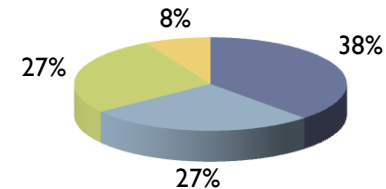

Regional Enrollment