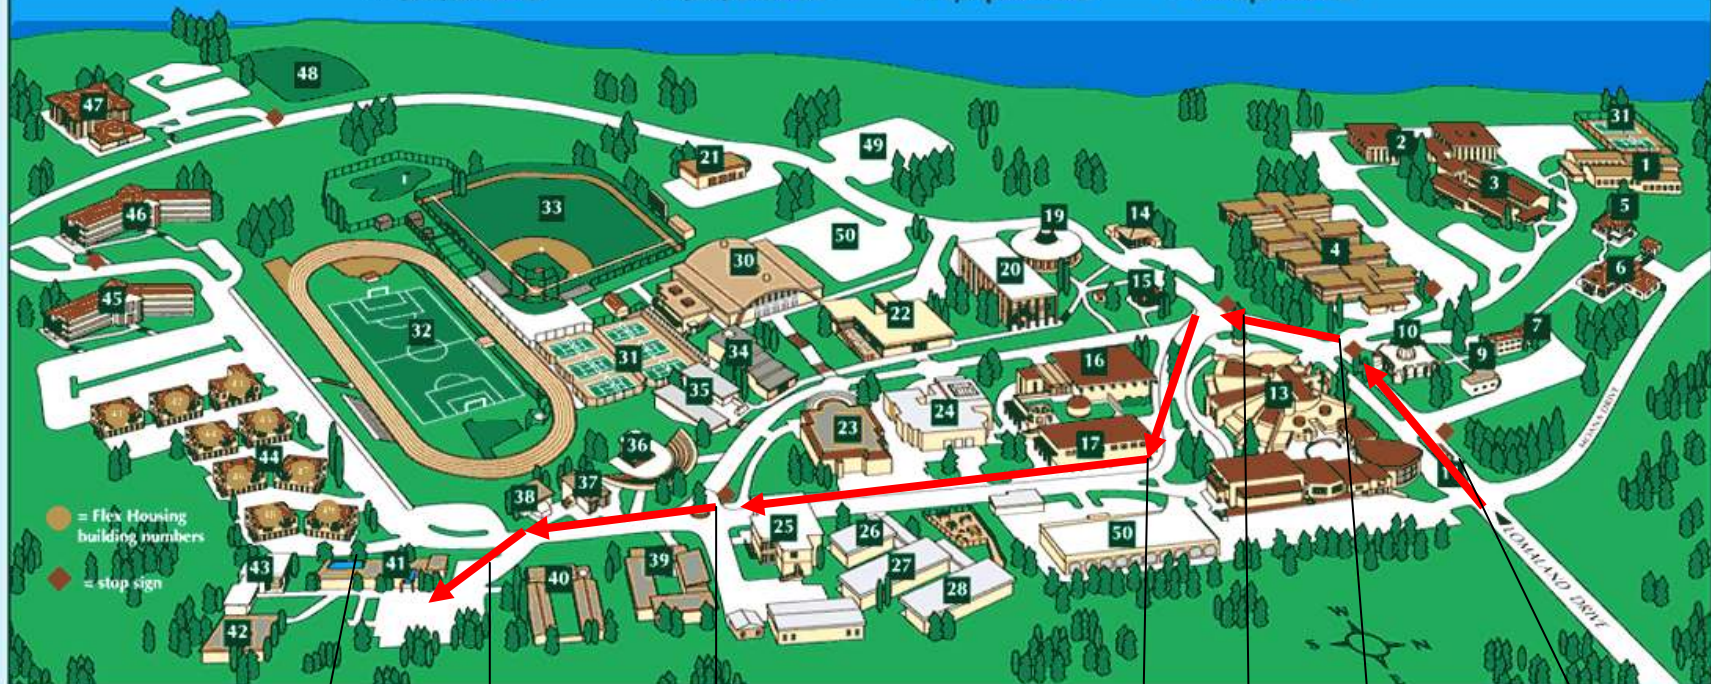

POINT LOMA NAZARENE UNIVERSITY

3900 LOMALAND DRIVE • SAN DIEGO, CALIFORNIA 92106

T (619) 849.2200

F (619) 849.2579

E fyi@ptloma.edu

I www.ptloma.edu

1. Main Entrance

2. Turn LEFT at the Stop Sign here

3. Turn LEFT at the Stop Sign here

4. Continue to follow the road

5. Go straight through the round-

6. Turn LEFT into parking lot under ground or above ground

7. Fermanian Business Center and Armenian Center is to the far left when facing the ocean