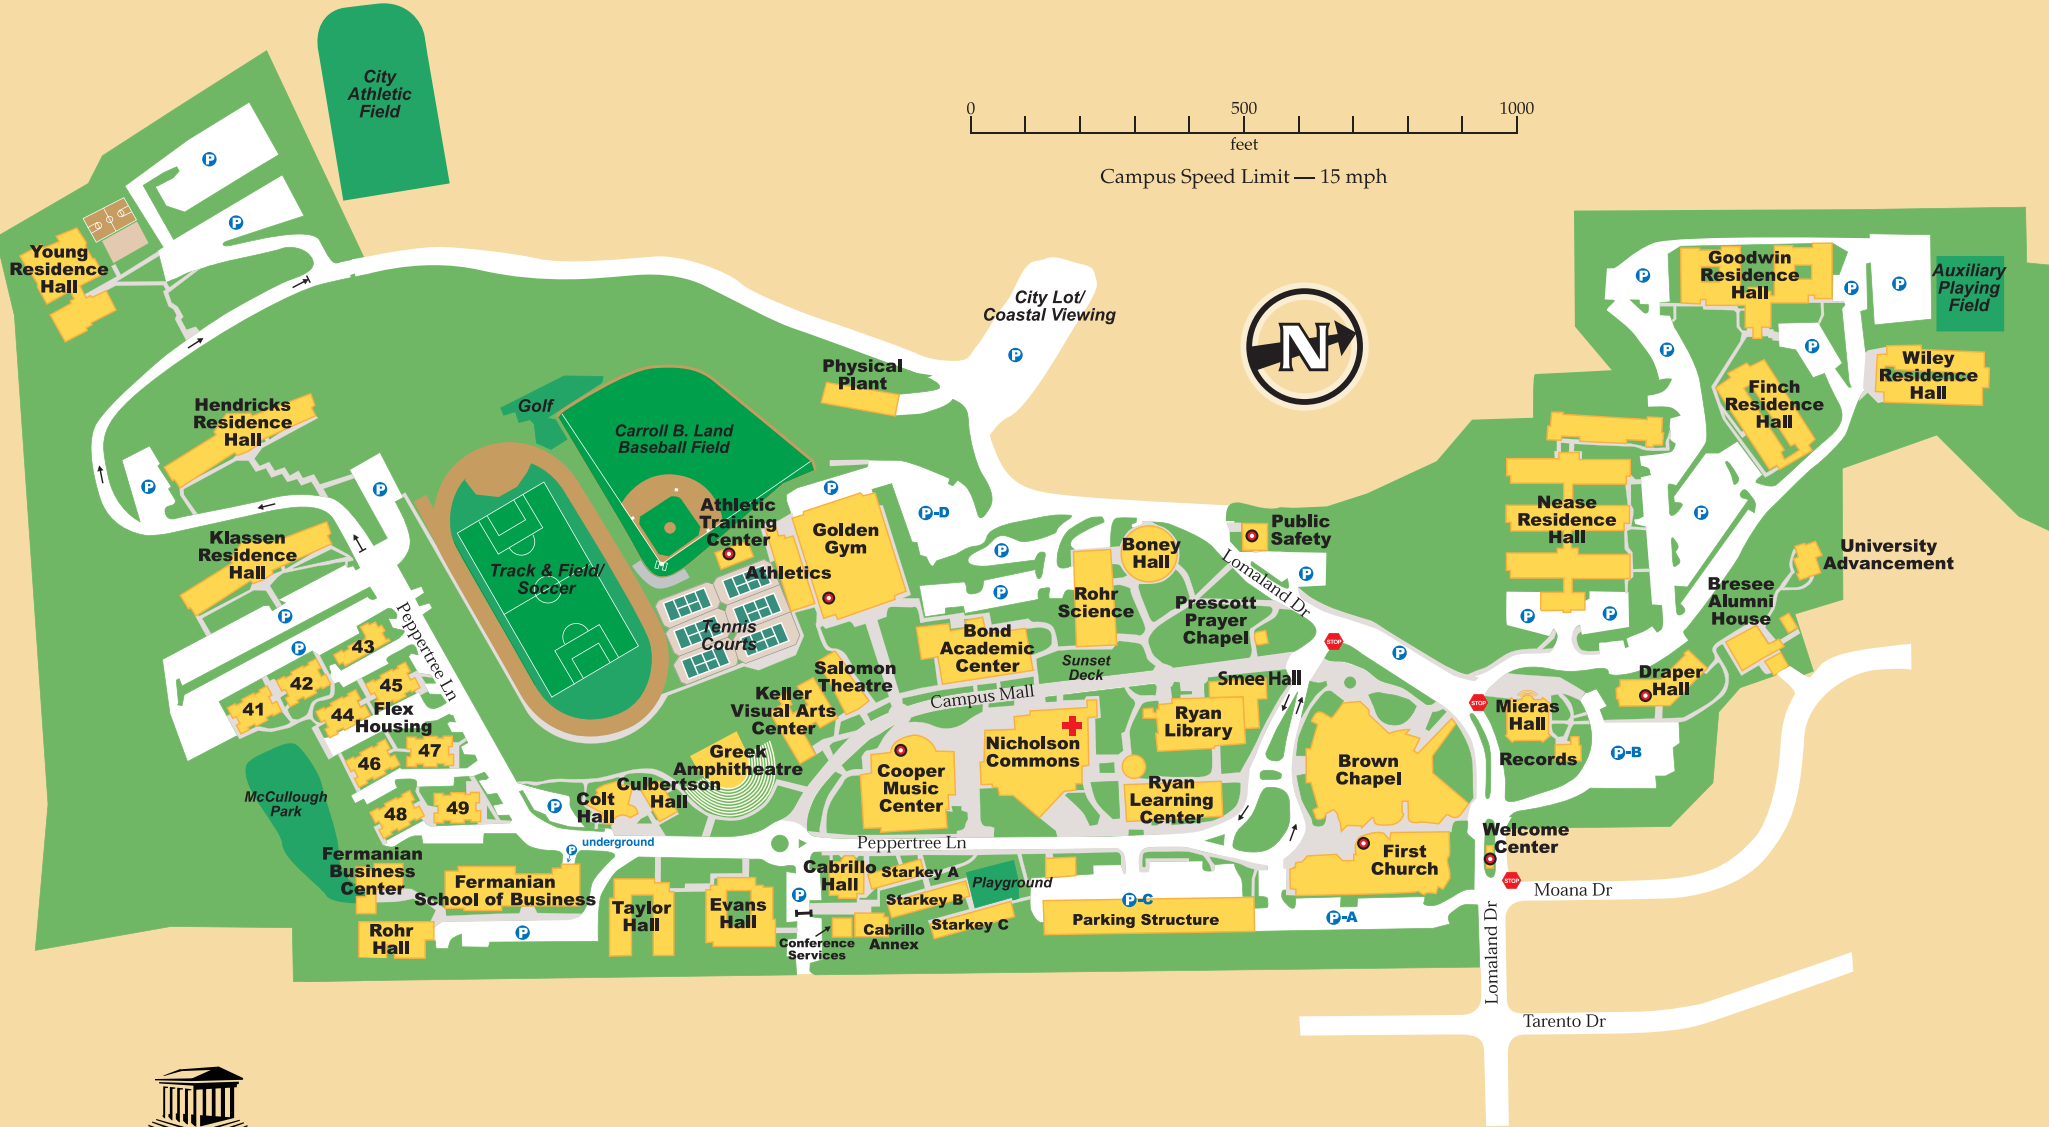

Pacific Ocean

Campus Speed Limit — 15 mph

POINT LOMA
NAZARENE UNIVERSITY

3900 Lomaland Drive · San Diego, CA 92106
tel: (619) 849-2200 · fyi@pointloma.edu
www.pointloma.edu

= AED An automated external defibrillator (AED) is a portable automatic device used to restore normal heart rhythm to patients in cardiac arrest.

= Parking